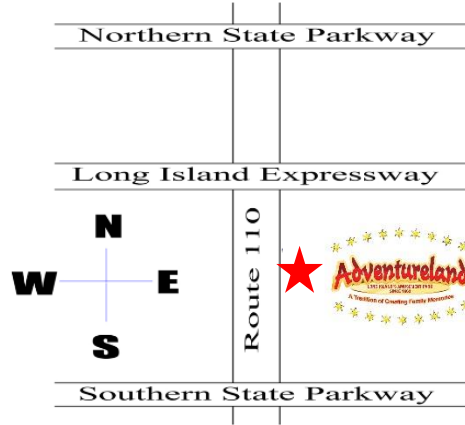

Directions

ADVENTURELAND AMUSEMENT PARK
2245 BROAD HOLLOW ROAD (RT. 110)
FARMINGDALE, NY 11735

FOR BIRTHDAY PARTY INFORMATION VISIT
WWW.ADVENTURELAND.US/BIRTHDAY
OR CALL 631-694-6300

**You're invited to an
awesome birthday party at
Adventureland!**