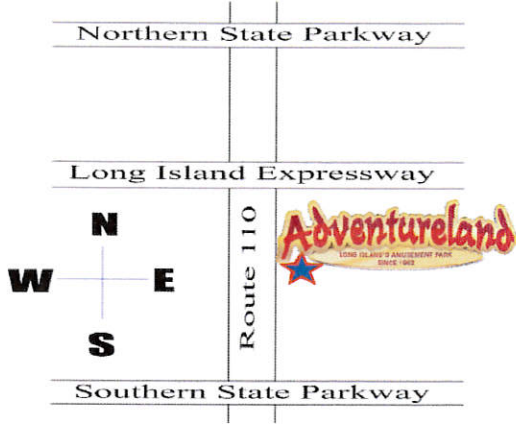

Directions

L.I.E. To Exit 49 South
 Northern State Pkwy To Exit 40 South
 Southern State Pkwy To Exit 32 North

ADVENTURELAND AMUSEMENT PARK
2245 BROAD HOLLOW ROAD (RT. 110)
FARMINGDALE, NY 11735

www.adventureland.us